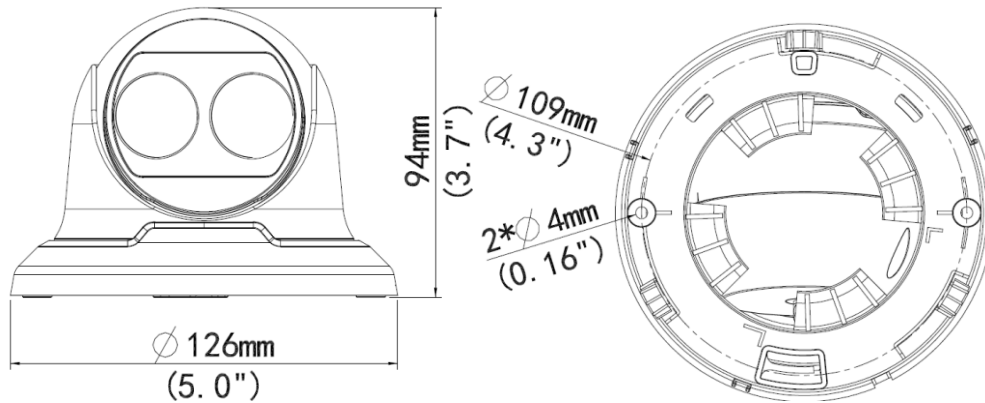

### Structure

- Wide temperature range: -35°C to 60°C (-31°F to 140°F)
- Wide voltage range of  $\pm 25\%$
- 4 KV surge protection designed for network interface

- IP66

## Specifications

	IPC3414SR3-DPF28	IPC3414SR3-DPF36	IPC3414SR3-DPF60
<b>Camera</b>			
Sensor	1/3", 4 megapixel, progressive scan, CMOS		
Lens	2.8mm@F1.8 Angle of view(H): 101.8°	3.6mm@F1.8 Angle of view(H): 76.8°	6mm@F1.8 Angle of view(H): 49.4°
Min. Illumination	Colour: 0.02 Lux (F1.8, AGC ON) 0 Lux with IR		
Shutter	Auto/Manual, 1/6~1/100000 s		
Day/Night	IR-cut filter with auto switch (ICR)		
IR	30m (98 ft) IR range		
AWB(Auto white balance)	Auto/manual		
Gain Control	Auto/manual		
WDR	120 dB		
Noise Reduction	2D/3D		
<b>Video</b>			
Max. Resolution	2592×1520		
Video Compression	H.265, H.264, MJPEG		
Frame Rate	4MP (2592×1520): Max. 20 fps; 4MP (2560×1440): Max. 25 fps 3MP (2048×1520): Max. 30 fps; 1080P (1920×1080): Max. 30 fps		
Video Streaming	Triple		
OSD	Up to 8 OSDs		
9:16 Corridor Mode	Supported		
Motion Detection	Up to 2 areas		
Privacy Mask	Up to 8 areas		
<b>Smart</b>			
Behavior Detection	Intrusion, crossing line, motion detection		
Intelligent Identification	Face detection		
Statistical Analysis	People counting		
<b>Network</b>			
Protocols	L2TP, IPv4, IGMP, ICMP, ARP, TCP, UDP, DHCP, PPPoE, RTP, RTSP, RTCP, DNS, DDNS, NTP, FTP, UPnP, HTTP, HTTPS, SMTP, 802.1x		
Compatible Integration	ONVIF, API		
<b>Interface</b>			
Network	10M/100M Base-TX Ethernet		
<b>General</b>			
Power	12 V DC, or PoE (IEEE802.3 af)		
	Power consumption: Max 5.5 W		
Dimensions (Ø x H)	Ø126 x 94 mm (Ø5.0" x 3.7")		
Weight	0.33 kg (0.73 lb)		

## Dimensions